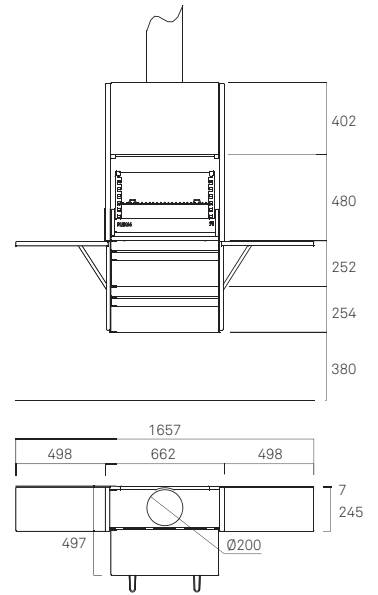

-  97 kg
-  45 cm

Grill measures (mm): 515x410

Sides open to form shelves.

Ash collection drawer.

Bottom drawer for charcoal.

When the grill compartment is closed, the hood also closes, and the ash falls into the ash collection drawer.