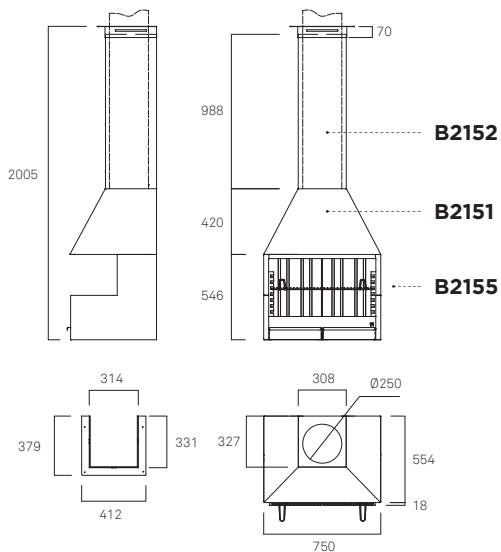

-  97 kg
-  45 cm

Grill measures (mm): 515x410

Sides open to form shelves.

Ash collection drawer.

Bottom drawer for charcoal.

When the grill compartment is closed, the hood also closes, and the ash falls into the ash collection drawer.

Paella pan.

Page 126

Palma 75 inox jardín

Stainless steel barbecue with grill and ash box included. Outdoors.

CUSTOM ADAPTATIONS

Stainless steel flue.

Page 126

Grill measures (mm): 655x450

Palma 75 inox porche

Stainless steel barbecue with grill and ash box included. Indoors.

CUSTOM ADAPTATIONS

Stainless steel flue cover.

Special trim.

Sloped trim.

Page 126

Grill measures (mm): 655x450