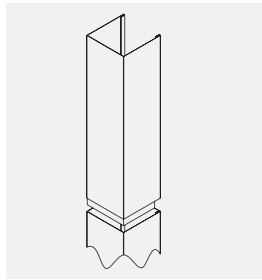

Stainless steel flue cover.