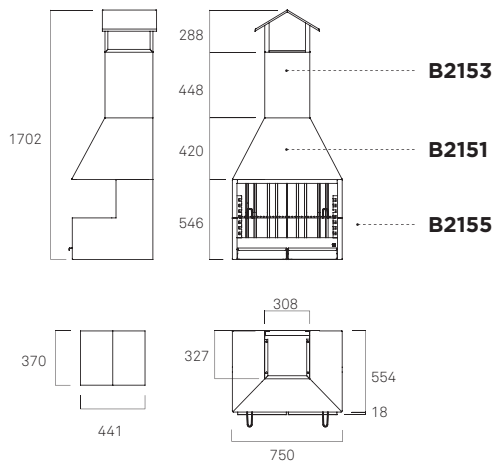

-  97 kg
-  45 cm

Grill measures (mm): 515x410

Sides open to form shelves.

Ash collection drawer.

Bottom drawer for charcoal.

When the grill compartment is closed, the hood also closes, and the ash falls into the ash collection drawer.

CUSTOM ADAPTATIONS

Stainless steel flue cover.

Special trim.

Sloped trim.

Page 126

Grill measures (mm): 410x480

STANDARD ACCESSORIES

Fish grill and tong.

Paella pan.

Page 126

Palma 75 inox jardín

Stainless steel barbecue with grill and ash box included. Outdoors.

CUSTOM ADAPTATIONS

Stainless steel flue.

Page 126

Grill measures (mm): 655x450

Palma 75 inox porche

Stainless steel barbecue with grill and ash box included. Indoors.

CUSTOM ADAPTATIONS

Stainless steel flue cover.

Special trim.

Sloped trim.

Page 126

Grill measures (mm): 655x450