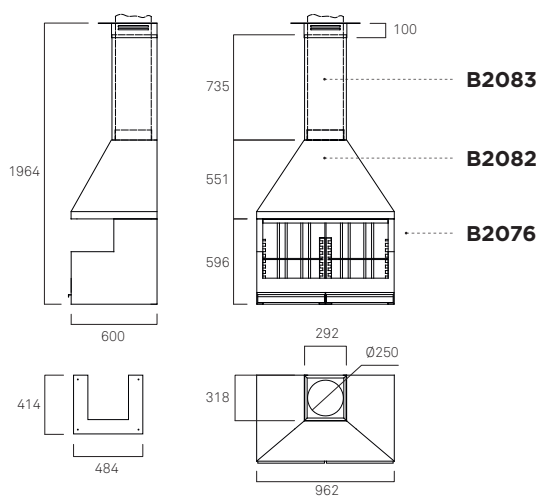

-  97 kg
-  45 cm

Grill measures (mm): 515x410

Sides open to form shelves.

Ash collection drawer.

Bottom drawer for charcoal.

When the grill compartment is closed, the hood also closes, and the ash falls into the ash collection drawer.

CUSTOM ADAPTATIONS

Stainless steel flue.

Page 126

Grill measures (mm): 410x480

Fornells inox porche

This barbecue allows 2 fires being used at the same time. Each fire has its own grill and ash pan. Indoors.

CUSTOM ADAPTATIONS

Stainless steel flue cover.

Special trim.

Sloped trim.

Page 126

Grill measures (mm): 410x480

STANDARD ACCESSORIES

Fish grill and tong.