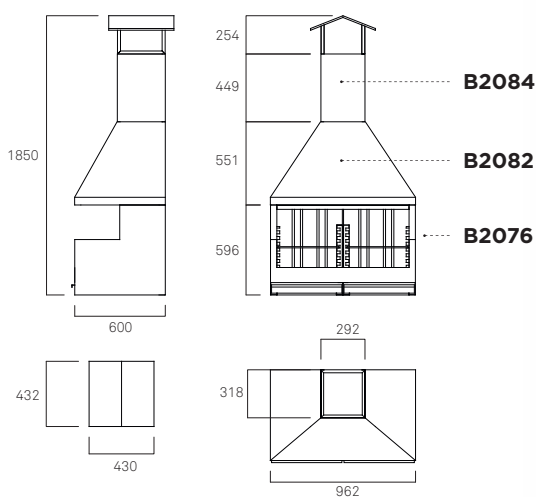

-  97 kg
-  45 cm

Grill measures (mm): 515x410

Sides open to form shelves.

Ash collection drawer.

Bottom drawer for charcoal.

When the grill compartment is closed, the hood also closes, and the ash falls into the ash collection drawer.

CUSTOM ADAPTATIONS

Stainless steel flue.

Page 126

Grill measures (mm): 410x480

Fornells inox porche

This barbecue allows 2 fires being used at the same time. Each fire has its own grill and ash pan. Indoors.